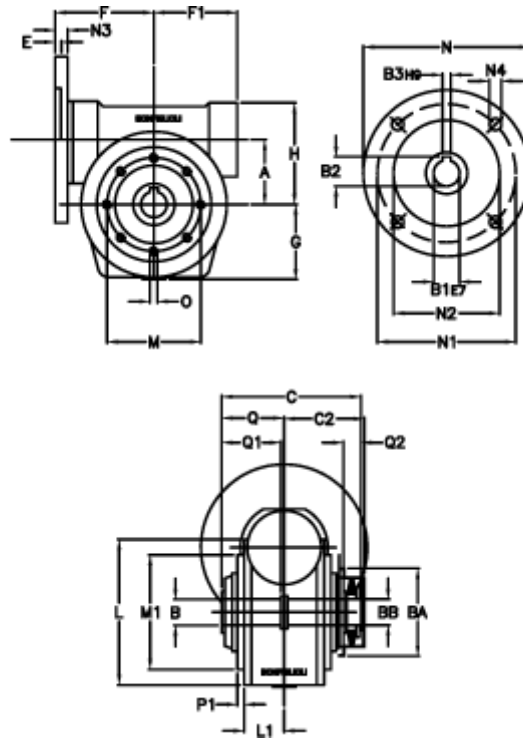

Article number: 390204904572816

Description: Worm Gear with Torque Limiter  
VF 49-L1-P-45 P71B14

## Measures

a = 49.50	C2 = 63,5	L1 = 36.8	O = M6x8
B = 25	Description = VF 49P-xx-71B14	m = 94	P1 = 2.5
B1 E7 = 14	E = 3.0	M1 = 68	Q = 51.0
B2 = 16.3	F = 70	N = 105	Q1 = 41
B3 H9 = 5	F1 = 63	N1 = 85	Q2 = 15
BA = 63	g = 56	N2 = 70	
BB H7 = 14	H = 80.0	N3 = 10.5	
C = 105	L = 107.5	N4 = 6,5	